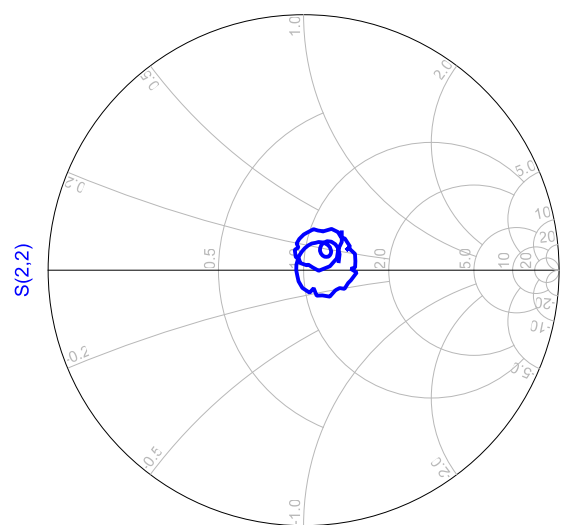

ISM band applications such as Smart Meters
Portable Hotspots and Mobile Routers

ROFS

ROFS

freq (2.402GHz to 2.482GHz)

Symbol	DIMENSION REQUIREMENT		
	MIN	NOM	MAX
A	0.56	0.61	0.66
A1	0.16	0.21	0.26
B	0.275	0.325	0.375
C	0.20	0.25	0.30
D	1.35	1.4	1.45
E	1.05	1.1	1.15
L1	0.05	0.1	0.15
L2	0.025	0.075	0.125