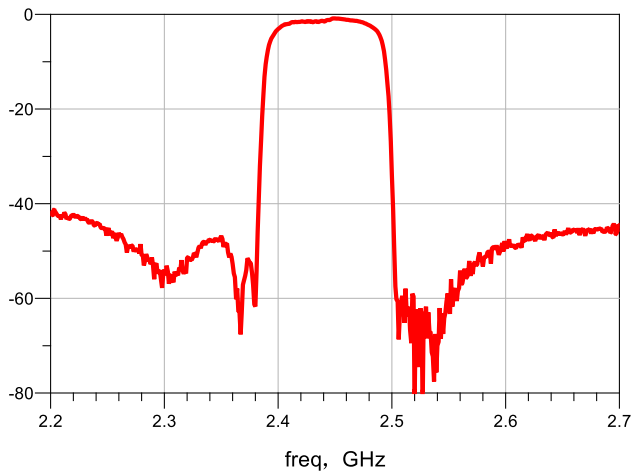

ISM band applications such as Smart Meters
Portable Hotspots and Mobile Routers

ROFS

ROFS

freq (2.402GHz to 2.482GHz)

Symbol	DIMENSION REQUIREMENT		
	MIN	NOM	MAX
A	0.56	0.61	0.66
A1	0.16	0.21	0.26
B	0.275	0.325	0.375
C	0.20	0.25	0.30
D	1.35	1.4	1.45
E	1.05	1.1	1.15
L1	0.05	0.1	0.15
L2	0.025	0.075	0.125