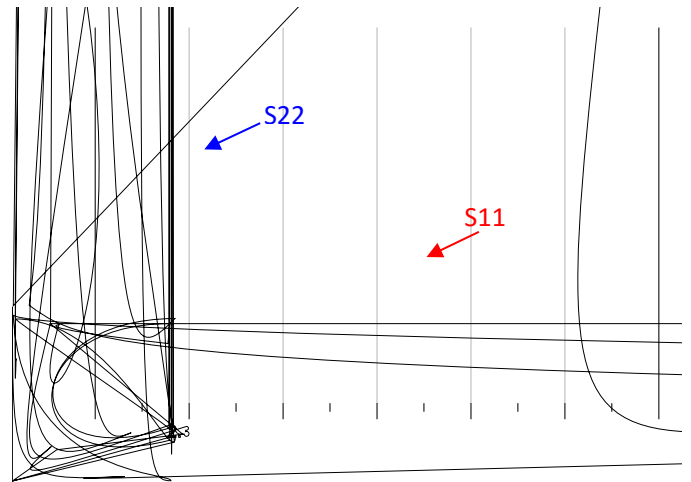

ISM band applications such as Smart Meters
Portable Hotspots and Mobile Routers

ROFS

ROFS

freq (2.402GHz to 2.482GHz)

Symbol	DIMENSION REQUIREMENT		
	MIN	NOM	MAX
A	0.56	0.61	0.66
A1	0.16	0.21	0.26
B	0.275	0.325	0.375
C	0.20	0.25	0.30
D	1.35	1.4	1.45
E	1.05	1.1	1.15
L1	0.05	0.1	0.15
L2	0.025	0.075	0.125