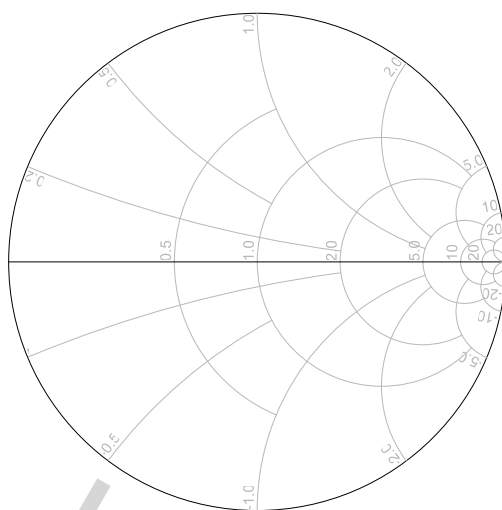

ISM band applications such as Smart Meters
Portable Hotspots and Mobile Routers

ROFS

ROFS

freq (2.402GHz to 2.482GHz)

Symbol	DIMENSION REQUIREMENT		
	MIN	NOM	MAX
A	0.56	0.61	0.66
A1	0.16	0.21	0.26
B	0.275	0.325	0.375
C	0.20	0.25	0.30
D	1.35	1.4	1.45
E	1.05	1.1	1.15
L1	0.05	0.1	0.15
L2	0.025	0.075	0.125