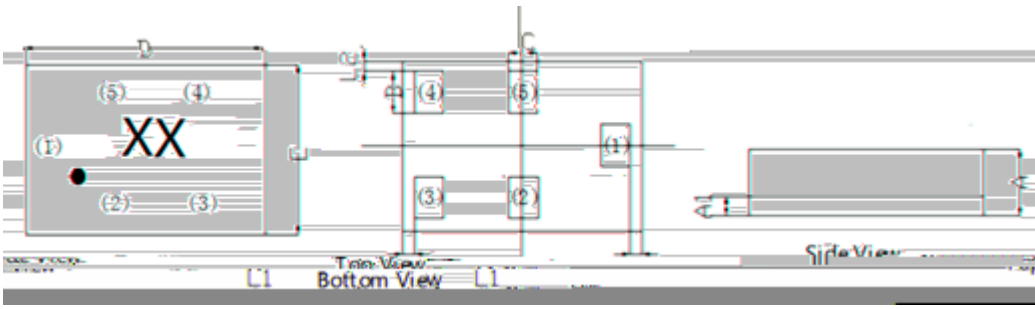

ISM band applications such as Smart Meters
Portable Hotspots and Mobile Routers

ROFS

ROFS

freq (2.402GHz to 2.482GHz)

Symbol	DIMENSION REQUIREMENT		
	MIN	NOM	MAX
A	0.56	0.61	0.66
A1	0.16	0.21	0.26
B	0.275	0.325	0.375
C	0.20	0.25	0.30
D	1.35	1.4	1.45
E	1.05	1.1	1.15
L1	0.05	0.1	0.15
L2	0.025	0.075	0.125